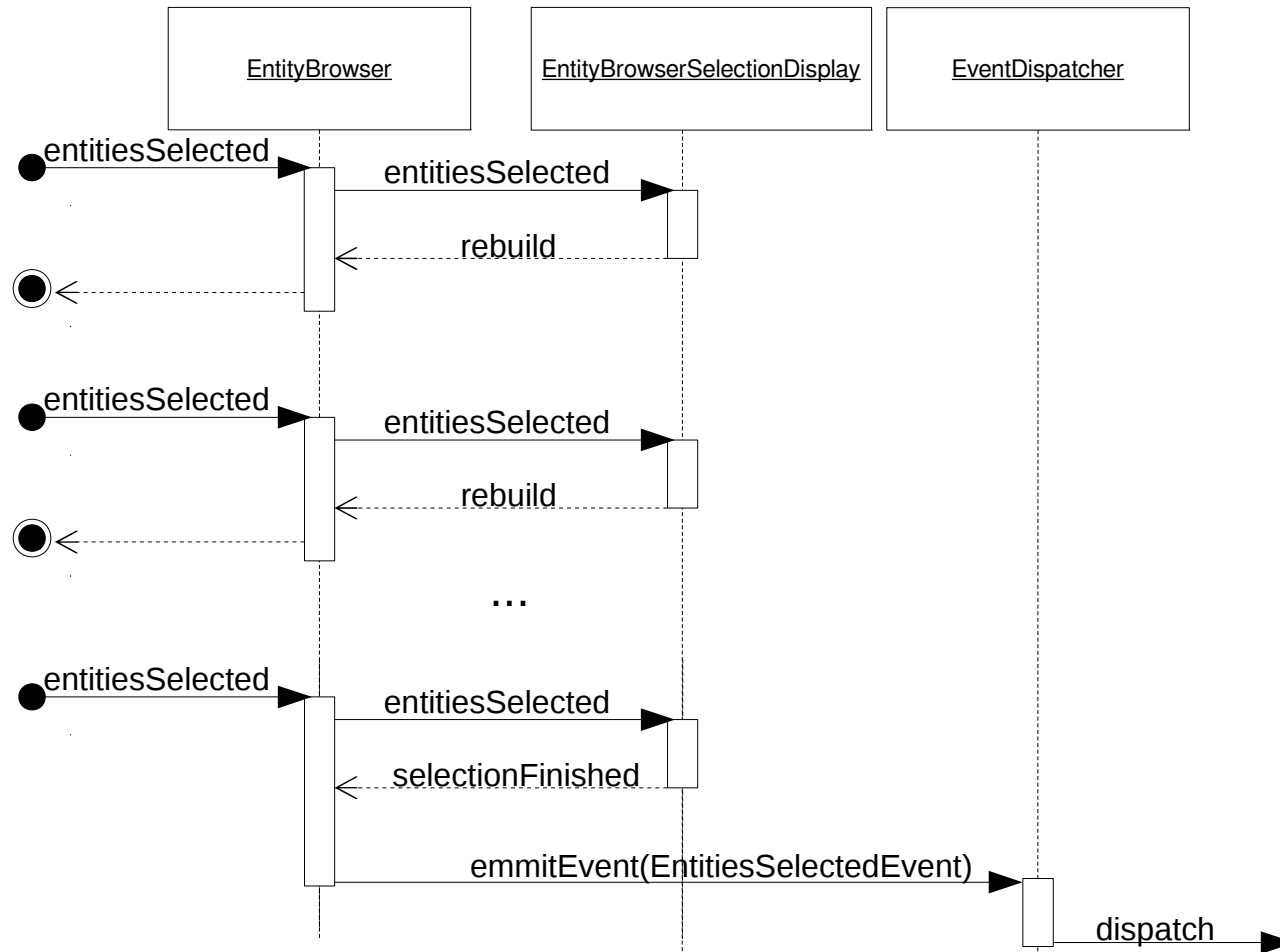

Initial form build

Entites selected (with NoDisplay selection display)

Event subscribers take it from here:

- handle entity selection
- decide what to do (redirect to another page, close modal, ...)

Entites selected (with multi-step selection display)

Event subscribers take it from here:

- handle entity selection
- decide what to do (redirect to another page, close modal, ...)