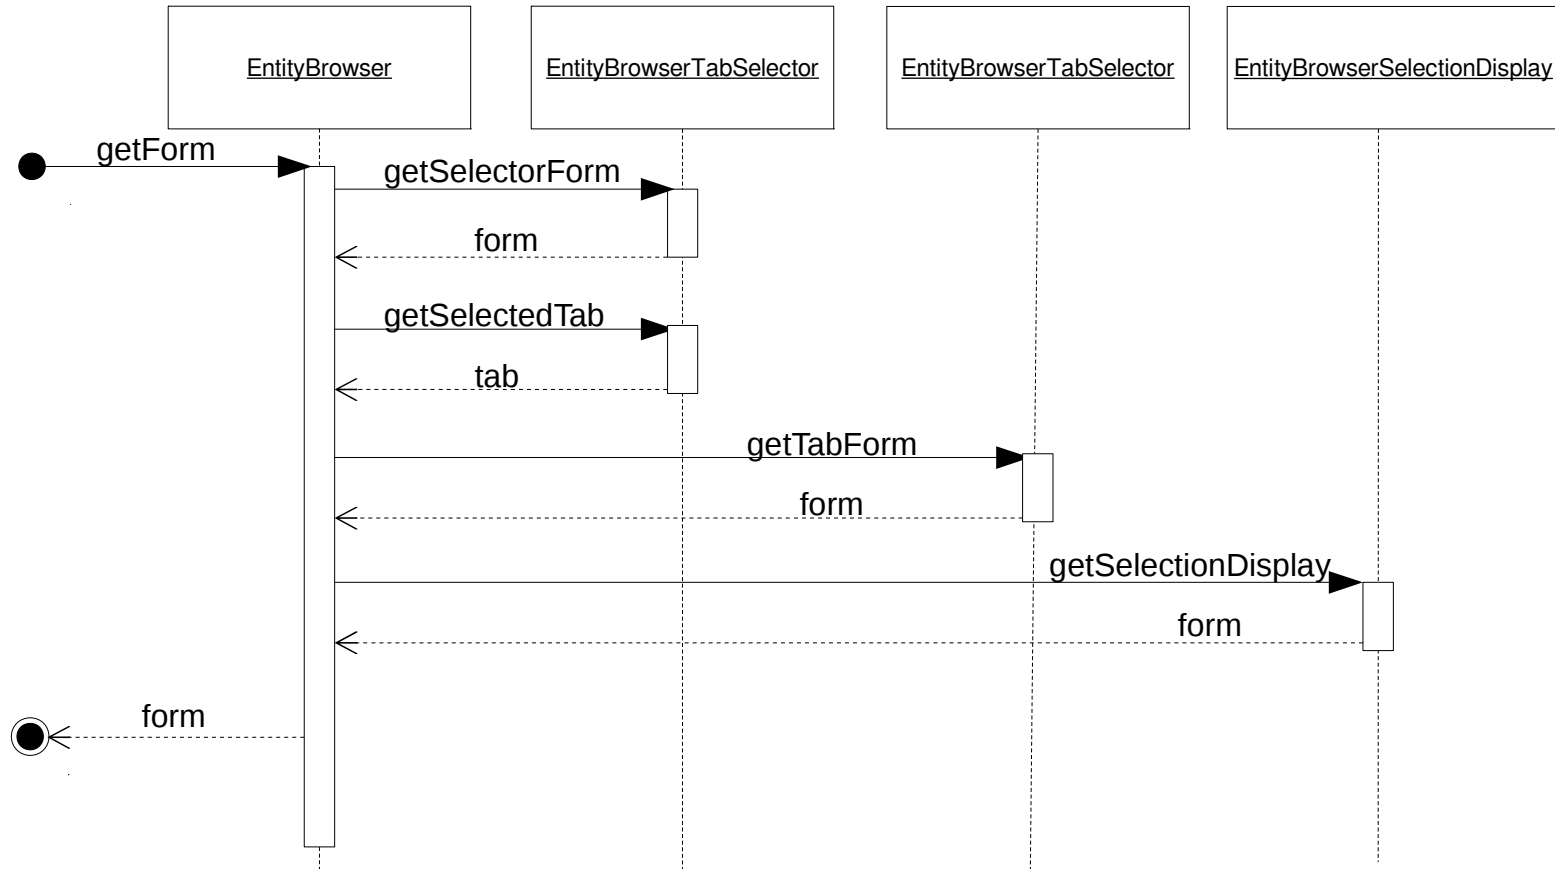

Initial form build

Entites selected (with NoDisplay selection display)

Event subscribers take it from here:

- handle entity selection
- decide what to do (redirect to another page, close modal, ...)

Entites selected (with multi-step selection display)

Event subscribers take it from here:

- handle entity selection
- decide what to do (redirect to another page, close modal, ...)