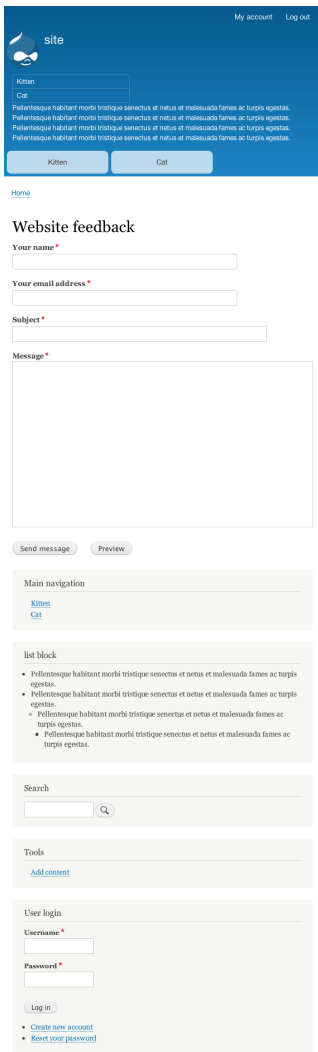

```
passed
Threshold: 1
Report: {
  "isSameDimensions":
    true,
  "dimensionDifference":
    {
      "width": 0,
      "height": 0
    },
  "misMatchPercentage":
    "0.17",
  "analysisTime": 1027
}
```