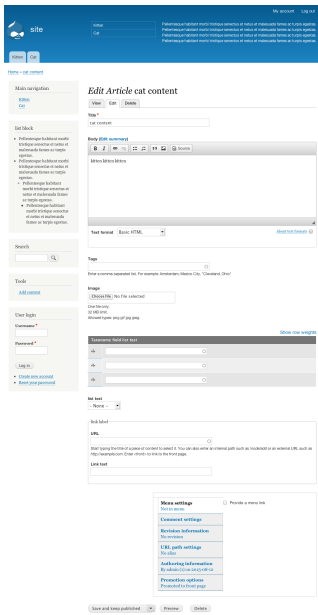

```
"width": 0,
"height": 0
},
"misMatchPercentage":
"0.11",
"analysisTime": 1808
}
```